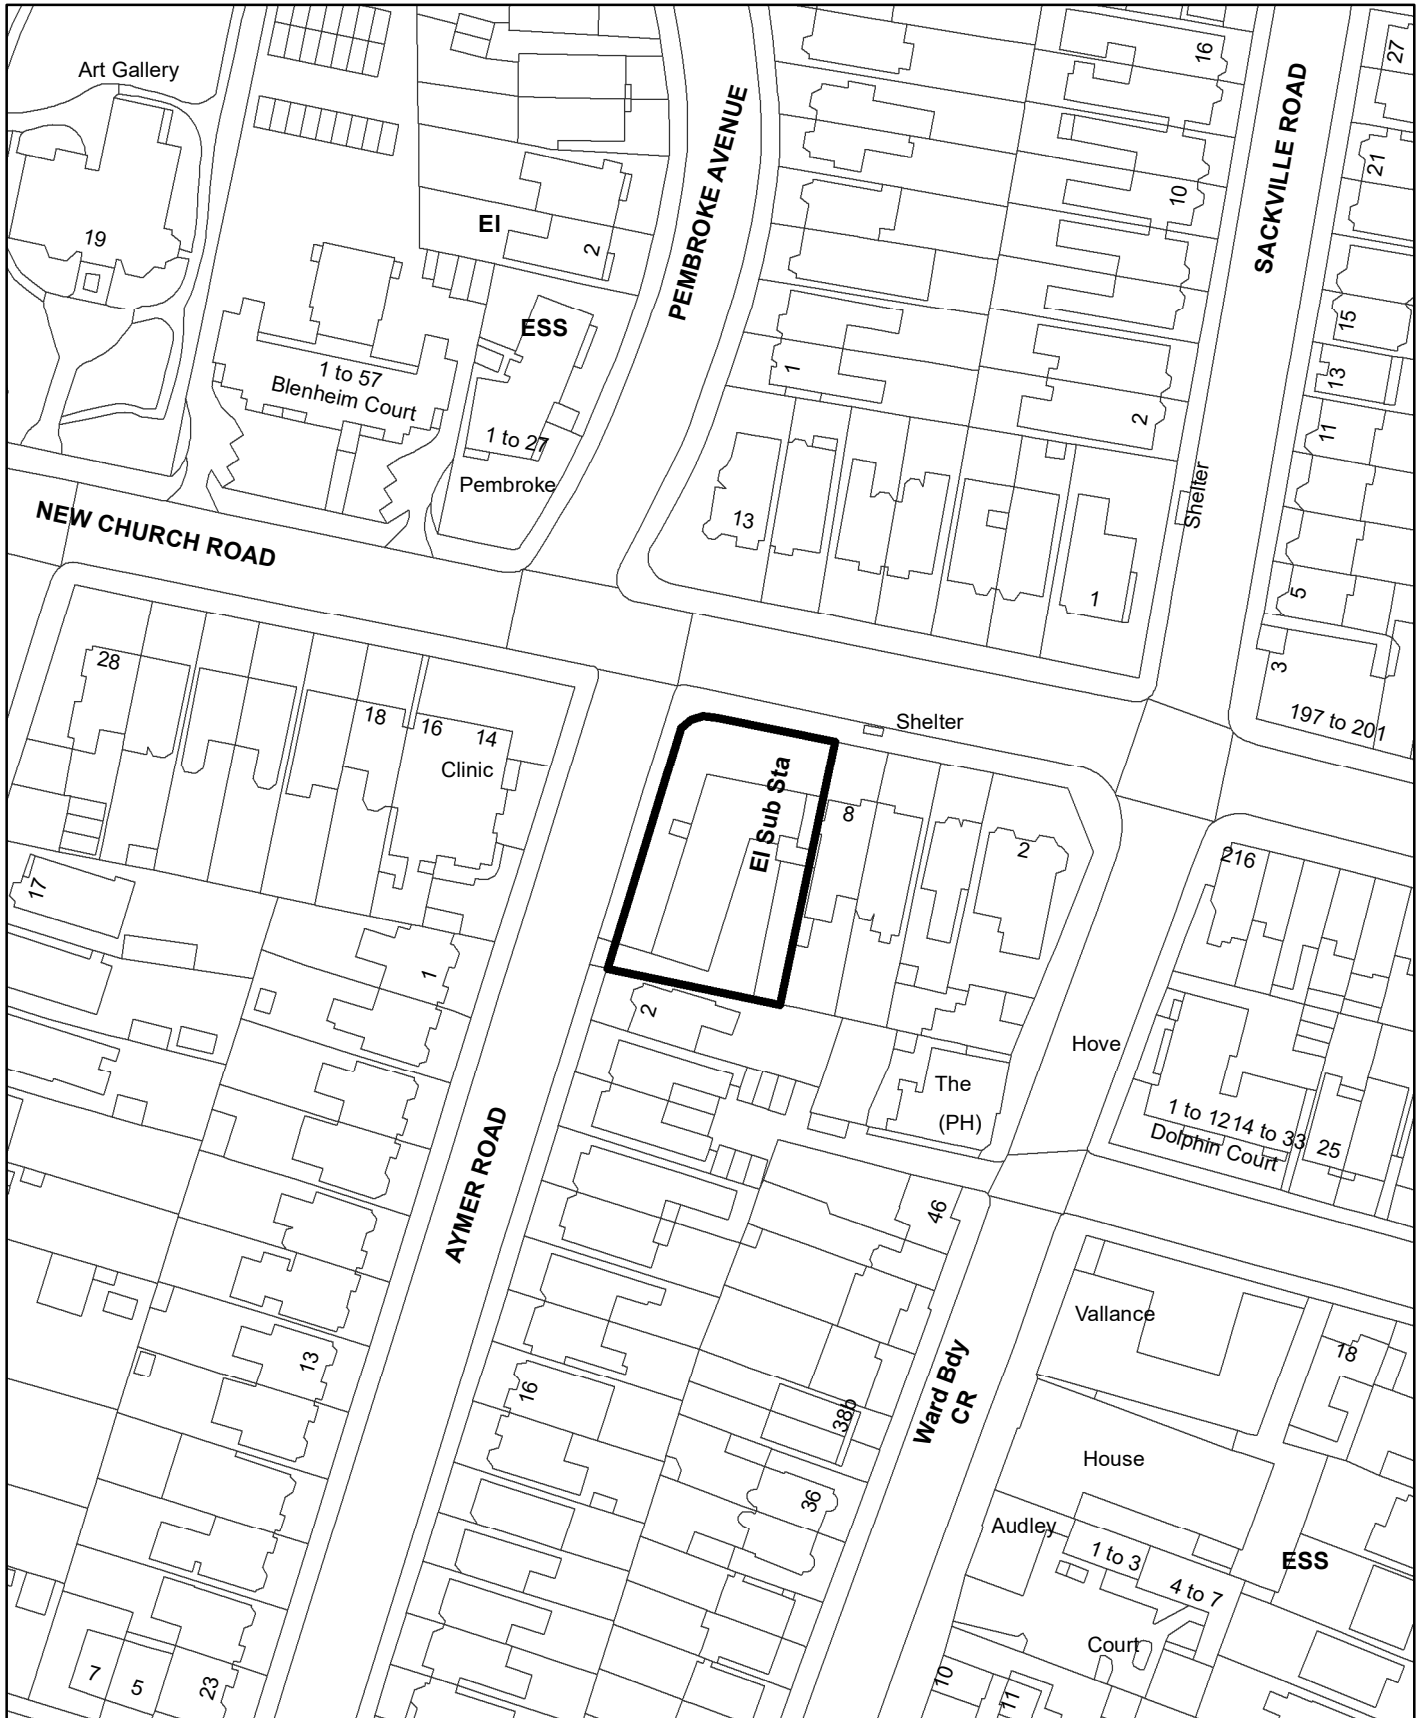

# BH2023 01305 - Aymer House, 10-12 New Church Road

N

Scale: 1:1,250